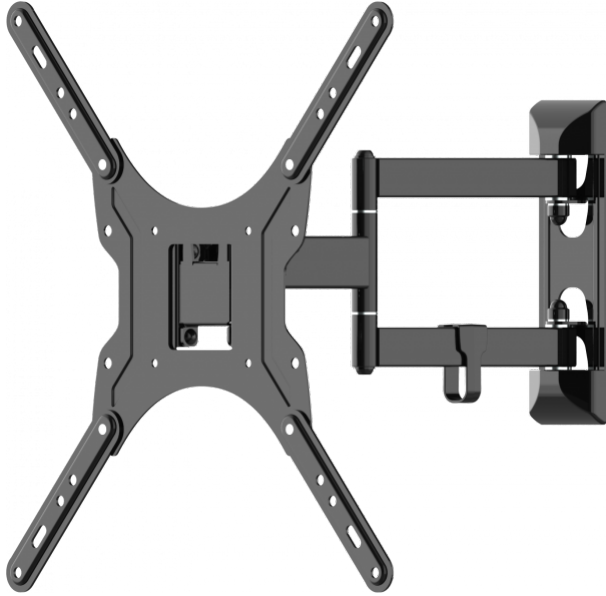

Double-articulated wall mount for flat panels that ranges from 37" to 60"
Reach 39-402 mm (1.5-15.8")

Vision's **Vision Flat-Panel Mount – Wall Arm** range is tough and flexible. The VFM-WA4X4B fits any flat-panel LCD or LED screen which has rear mounting holes up to 400 x 400 mm apart.

Up to 60"

Most medium-to-large displays use VESA 400 or similar mounting points, so the WA4X4 fits the majority of displays up to this size. Note: if a larger display has the correct mounting points and weighs less than the SWL this mount can support it safely.

Manoeuvrable

The single-arm design makes this mount especially flexible without compromising the load capacity of 20 kg (44.1 lb).

Fast Installation

The mounting plate fixes to the back of the display, then just drop the display into place on the wall arm and lock in place with a single nut.

VESA

The VESA system defines how far apart the mounting holes are on the back of your flat-panel. Holes 400 x 400 mm apart are known as VESA 400 and will suit this mount. This product also fits displays with smaller VESA sizes listed below.