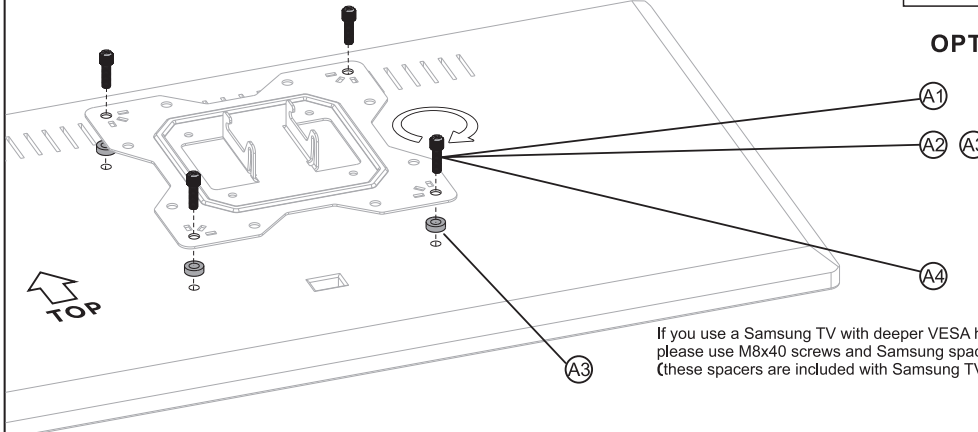

# VISION

4a VESA: 100x100 100x200 200x100 200x200

OPTIONAL

If you use a Samsung TV with deeper VESA holes, please use M8x40 screws and Samsung spacers. (these spacers are included with Samsung TV)

4b VESA: 300x200 300x300 400x200 400x300 400x400

If you use a Samsung TV with deeper VESA holes, please use M8x40 screws and Samsung spacers. (these spacers are included with Samsung TV)