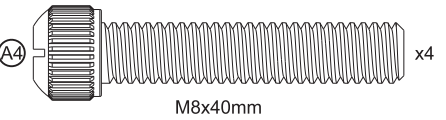

# VISION

4a VESA: 100x100 100x200 200x100 200x200

OPTIONAL

If you use a Samsung TV with deeper VESA holes, please use M8x40 screws and Samsung spacers. (these spacers are included with Samsung TV)

4b VESA: 300x200 300x300 400x200 400x300 400x400

If you use a Samsung TV with deeper VESA holes, please use M8x40 screws and Samsung spacers. (these spacers are included with Samsung TV)