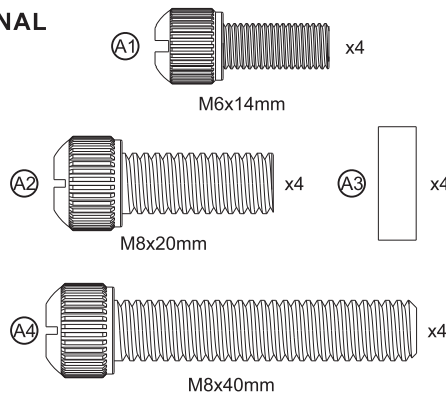

# VISION

4a VESA: 100x100 100x200 200x100 200x200

OPTIONAL

If you use a Samsung TV with deeper VESA holes, please use M8x40 screws and Samsung spacers. (these spacers are included with Samsung TV)

4b VESA: 300x200 300x300 400x200 400x300 400x400

If you use a Samsung TV with deeper VESA holes, please use M8x40 screws and Samsung spacers. (these spacers are included with Samsung TV)