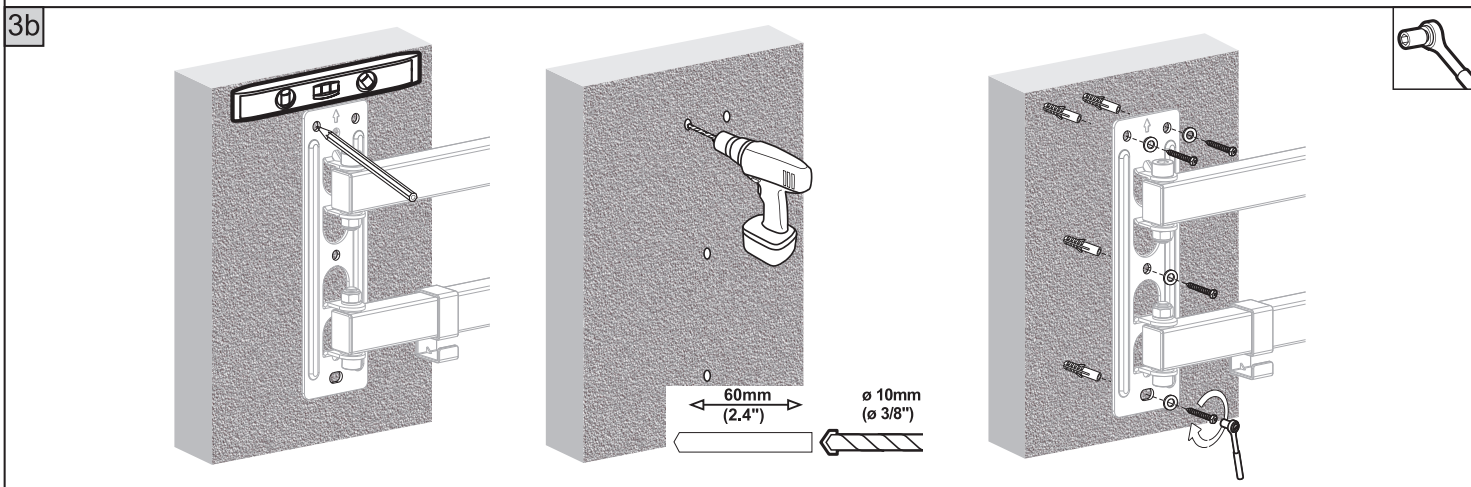

# VISION

4a VESA: 100x100 100x200 200x100 200x200

OPTIONAL

If you use a Samsung TV with deeper VESA holes, please use M8x40 screws and Samsung spacers. (these spacers are included with Samsung TV)

4b VESA: 300x200 300x300 400x200 400x300 400x400

If you use a Samsung TV with deeper VESA holes, please use M8x40 screws and Samsung spacers. (these spacers are included with Samsung TV)