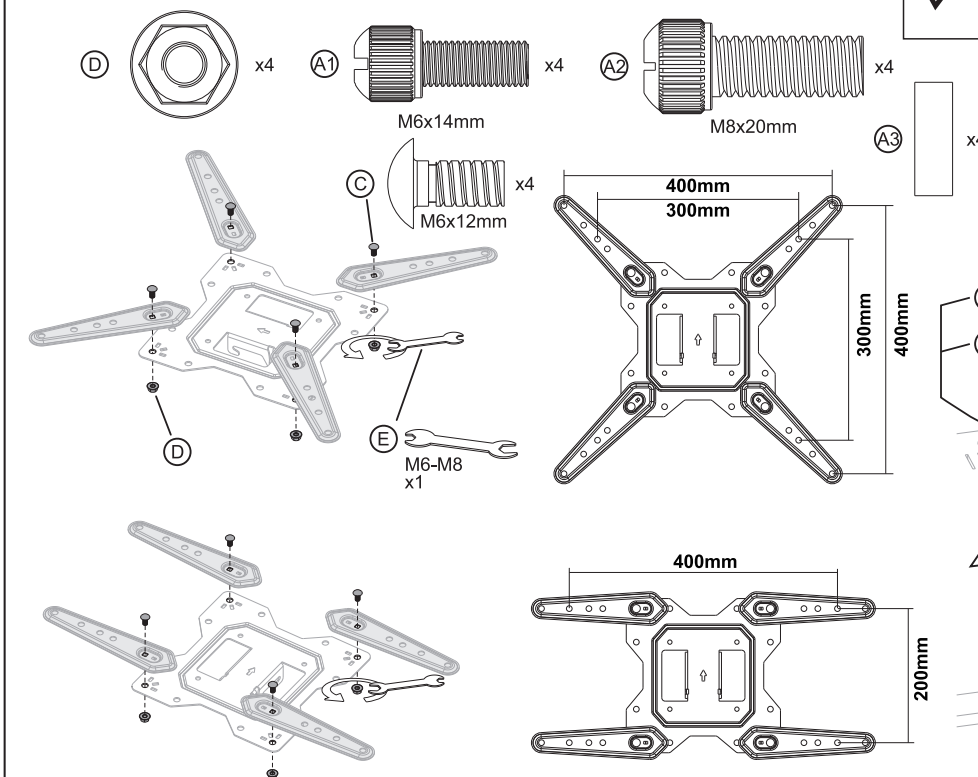

# VISION

4a VESA: 100x100 100x200 200x100 200x200

OPTIONAL

If you use a Samsung TV with deeper VESA holes, please use M8x40 screws and Samsung spacers. (these spacers are included with Samsung TV)

4b VESA: 300x200 300x300 400x200 400x300 400x400

If you use a Samsung TV with deeper VESA holes, please use M8x40 screws and Samsung spacers. (these spacers are included with Samsung TV)