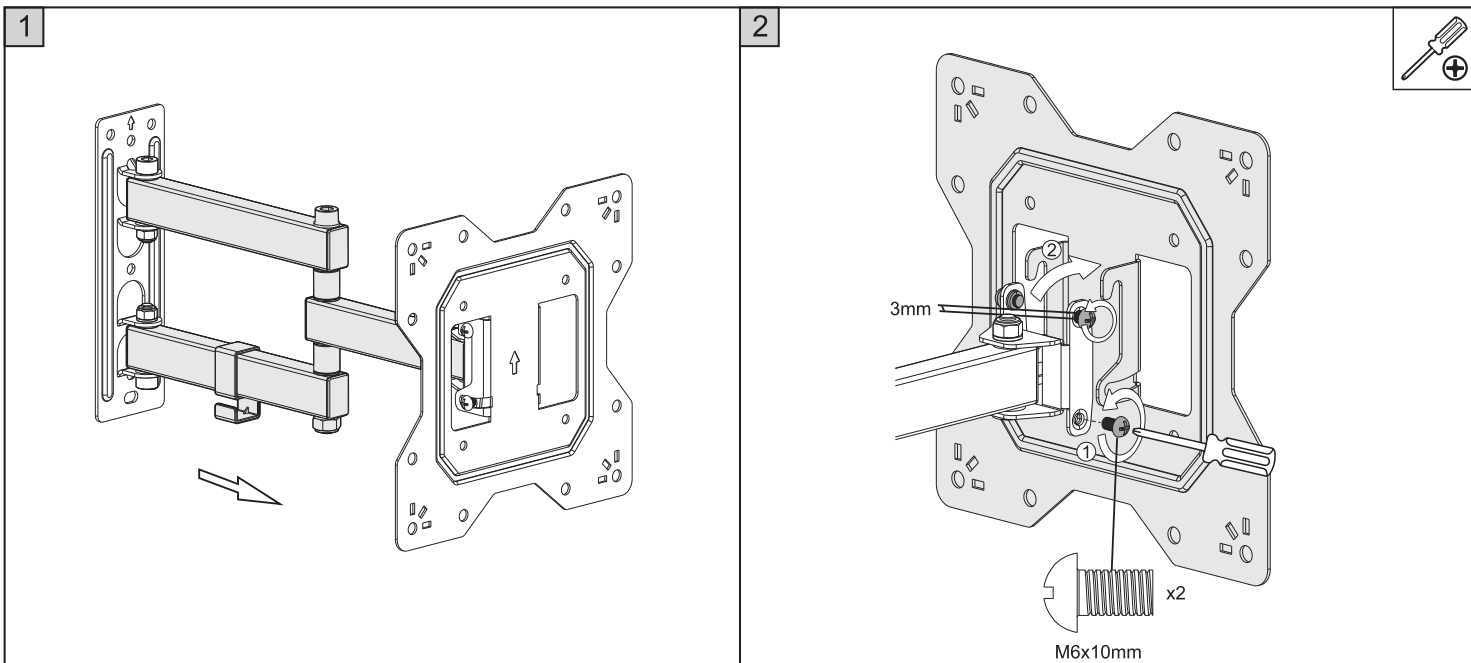

# VISION

4a VESA: 100x100 100x200 200x100 200x200

OPTIONAL

If you use a Samsung TV with deeper VESA holes, please use M8x40 screws and Samsung spacers. (these spacers are included with Samsung TV)

4b VESA: 300x200 300x300 400x200 400x300 400x400

If you use a Samsung TV with deeper VESA holes, please use M8x40 screws and Samsung spacers. (these spacers are included with Samsung TV)