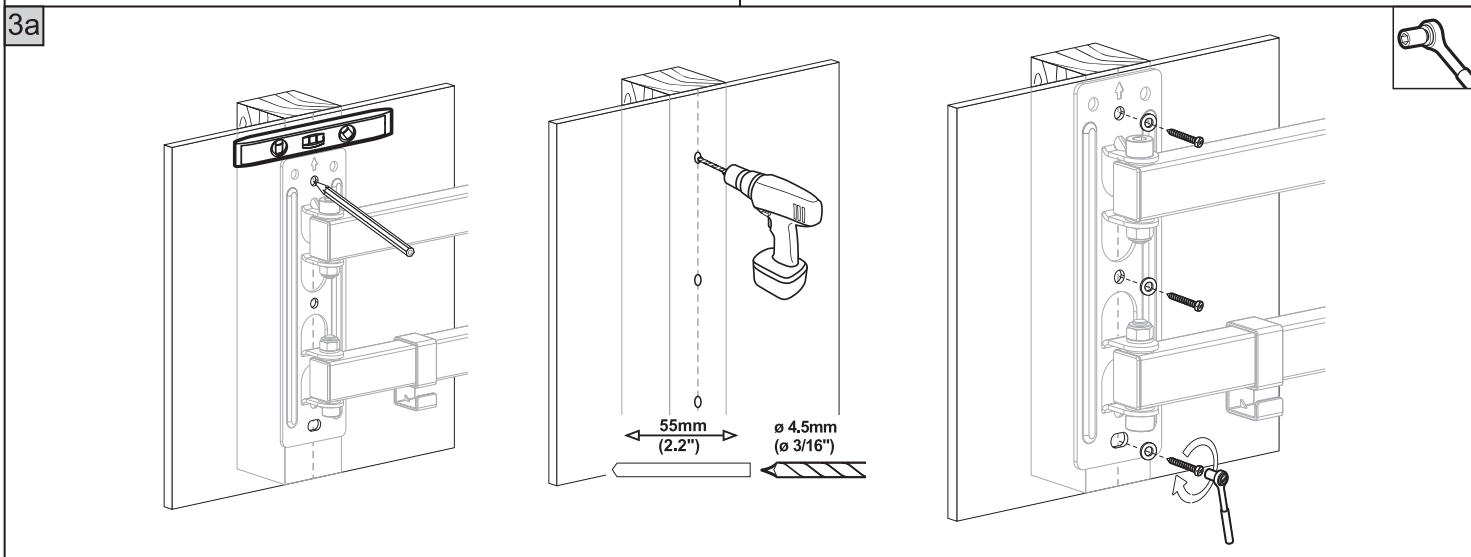

# VISION

4a VESA: 100x100 100x200 200x100 200x200

OPTIONAL

If you use a Samsung TV with deeper VESA holes, please use M8x40 screws and Samsung spacers. (these spacers are included with Samsung TV)

4b VESA: 300x200 300x300 400x200 400x300 400x400

If you use a Samsung TV with deeper VESA holes, please use M8x40 screws and Samsung spacers. (these spacers are included with Samsung TV)