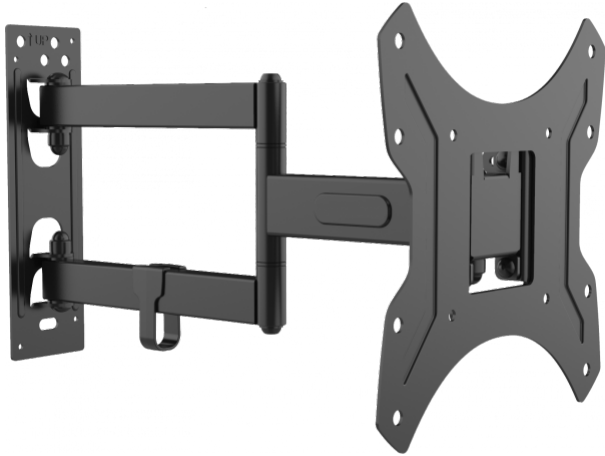

Double-articulated wall mount for flat panels that ranges from 20" to 50"

Cable management

Reach 39-402 mm (1.5-15.8")

Vision's **Vision Flat-Panel Mount - Wall Arm** range is tough and flexible. The VFM-WA2X2B fits any flat-panel LCD or LED screen which has 100 x 100 mm, 200 x 200 mm, or 200 x 100 mm rear mounting holes.

Up to 50"

Most displays up to 50" use VESA 100 or 200 mounting points, so the WA2X2 fits the majority of displays up to this size. If a larger display has the correct mounting points and weighs less than the SWL this mount can support it safely.

Fast Installation

The mounting plate fixes to the back of the display, then just drop the display into place on the wall arm and lock in place with a single nut.

Rotation

Didn't fix the wall plate perfectly plumb? No problem! 6° of rotation allow you to get the display level easily once the display is in place.

SWL 20 kg

This mount has a "safe working load" of 20 kg (44.1 lb). It is made of steel to make it robust.

Cable Management

Simple clips allow tidy cable routing.

Tilt and Swivel

-2-12° tilt and 90° swivel. Use this mount to fix a display in a corner up high in a waiting room, or fix displays around an office.