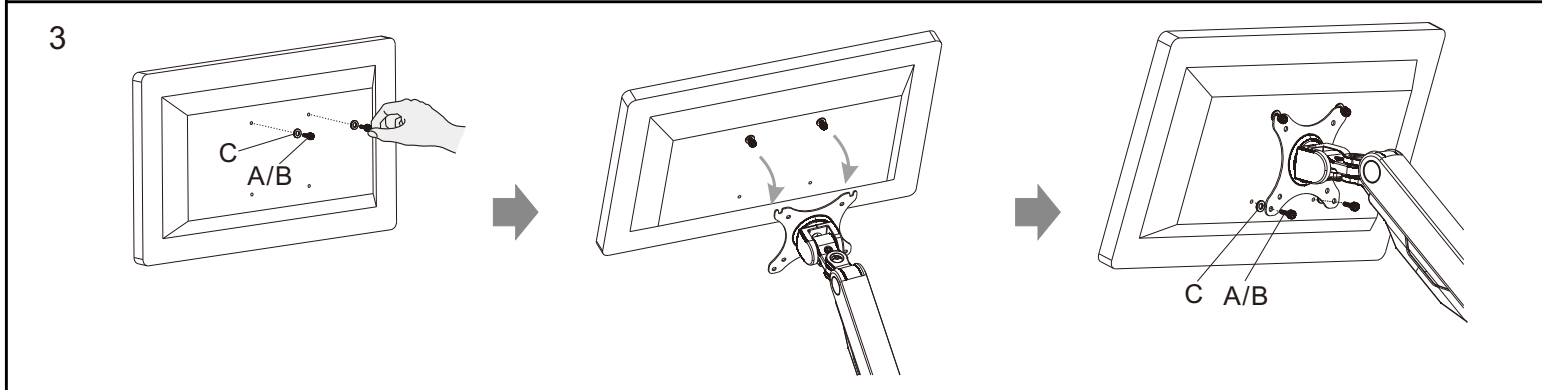

## VFM-WA1X1V2

**VESA**  
75x75  
100x100

  
10°~30°

  
max  
2-9kg

  
-85°-15°

  
122-415mm

(A)	M4X12MM		x4	(B)	M5X12MM		x4
(C)			x8	(D)	4X4MM		x1
(E)	5X5MM		x1	(B1)			x3
(B2)			x3	(B3)			x3

4

If monitor droops, tighten 1.  
If swivel too loose, tighten 2.

If monitor goes up, swivel towards "-";  
if monitor goes down, swivel towards "+".

5