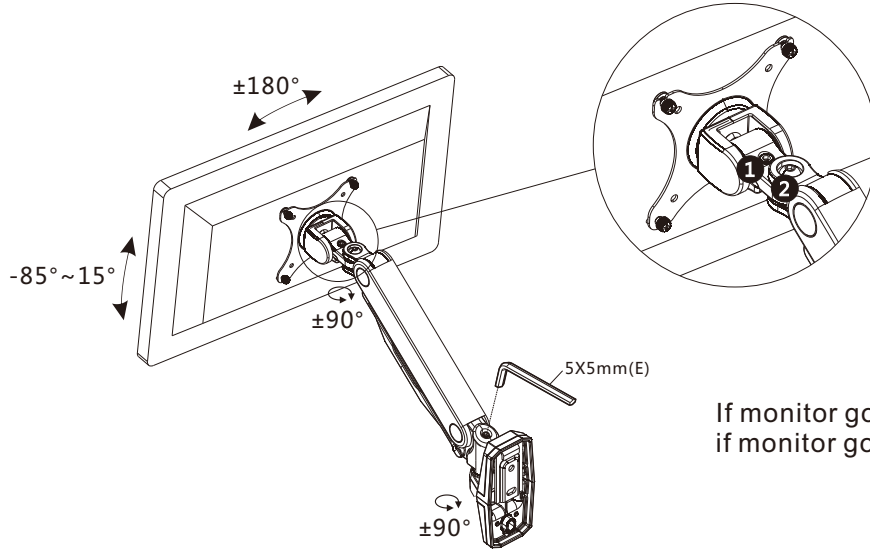

## VFM-WA1X1V2

**VESA**  
75x75  
100x100

  
10°~30°

  
max  
2-9kg

  
-85°-15°

  
122-415mm

(A)	M4X12MM		x4	(B)	M5X12MM		x4
(C)			x8	(D)	4X4MM		x1
(E)	5X5MM		x1	(B1)			x3
(B2)			x3	(B3)			x3

4

If monitor droops, tighten 1.  
If swivel too loose, tighten 2.

If monitor goes up, swivel towards "-";  
if monitor goes down, swivel towards "+".

5