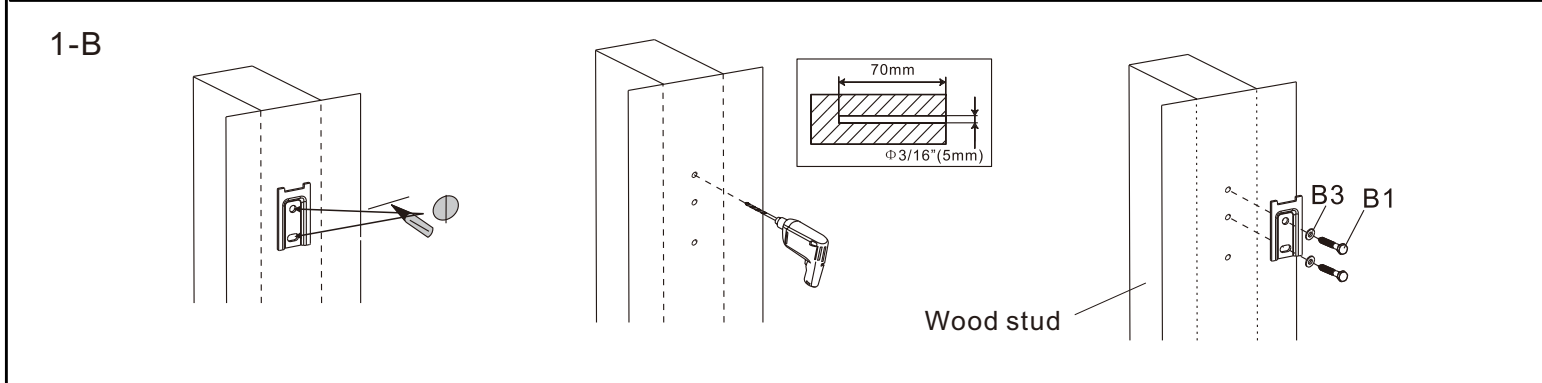

## VFM-WA1X1V2

**VESA**  
75x75  
100x100

  
10°~30°

  
max  
2-9kg

  
-85°-15°

  
122-415mm

(A)	M4X12MM		x4	(B)	M5X12MM		x4
(C)			x8	(D)	4X4MM		x1
(E)	5X5MM		x1	(B1)			x3
(B2)			x3	(B3)			x3

4

If monitor droops, tighten 1.  
If swivel too loose, tighten 2.

If monitor goes up, swivel towards "-";  
if monitor goes down, swivel towards "+".

5