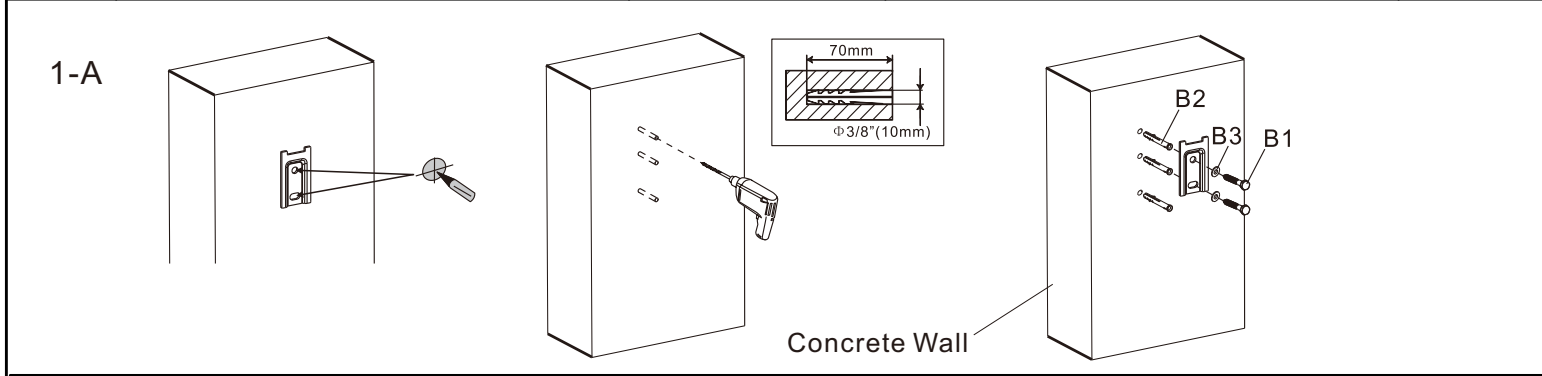

## VFM-WA1X1V2

**VESA**  
75x75  
100x100

  
10°~30°

  
max  
2-9kg

  
-85°-15°

  
122-415mm

(A)	M4X12MM		x4	(B)	M5X12MM		x4
(C)			x8	(D)	4X4MM		x1
(E)	5X5MM		x1	(B1)			x3
(B2)			x3	(B3)			x3

4

If monitor droops, tighten 1.  
If swivel too loose, tighten 2.

If monitor goes up, swivel towards "-";  
if monitor goes down, swivel towards "+".

5