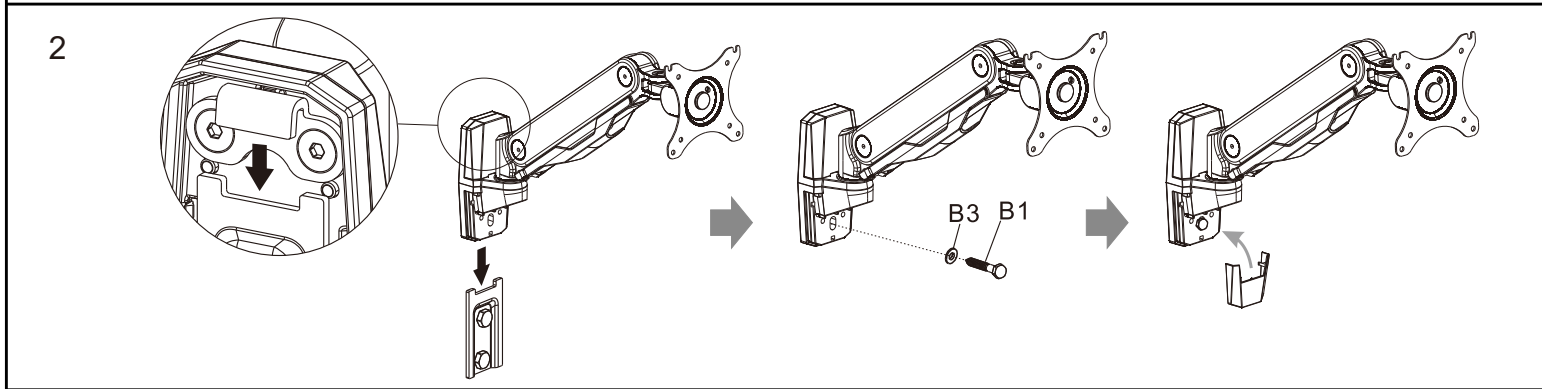

## VFM-WA1X1V2

**VESA**  
75x75  
100x100

  
10°~30°

  
max  
2-9kg

  
-85°-15°

  
122-415mm

(A)	M4X12MM		x4	(B)	M5X12MM		x4
(C)			x8	(D)	4X4MM		x1
(E)	5X5MM		x1	(B1)			x3
(B2)			x3	(B3)			x3

4

If monitor droops, tighten 1.  
If swivel too loose, tighten 2.

If monitor goes up, swivel towards "-";  
if monitor goes down, swivel towards "+".

5