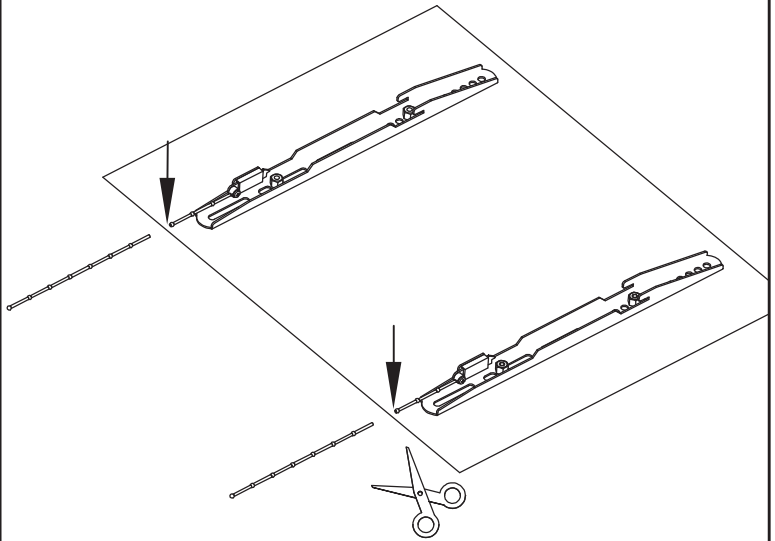

# VISION

VESA  
max  
600X400

37"-75"

max  
100KG

[vav.link/vfm-w6x4/](http://vav.link/vfm-w6x4/)

1

x4

M5×16mm  
M6×16/25mm  
M8×30/50mm

M6x25mm  
M8x30mm  
M8x50mm

x4

φ8

x4

2

3

ST8×50mm

x6