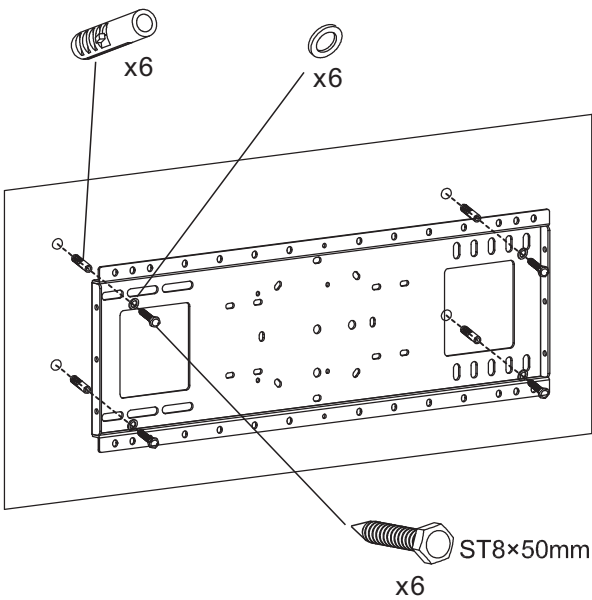

# VISION

VESA  
max  
600X400

37"-75"

max  
100KG

[vav.link/vfm-w6x4/](http://vav.link/vfm-w6x4/)

1

x4

M5×16mm  
M6×16/25mm  
M8×30/50mm

M6x25mm  
M8x30mm  
M8x50mm

x4

φ8

x4

2

3

ST8×50mm

x6