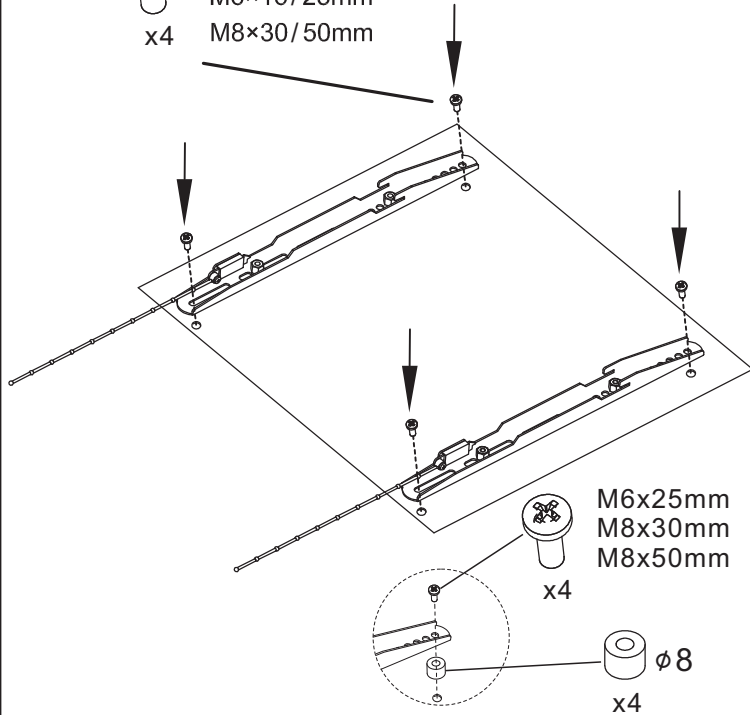

# VISION

VESA  
max  
600X400

37"-75"

max  
100KG

[vav.link/vfm-w6x4/](http://vav.link/vfm-w6x4/)

1

x4

M5×16mm  
M6×16/25mm  
M8×30/50mm

M6x25mm  
M8x30mm  
M8x50mm

x4

φ8

x4

2

3

ST8×50mm

x6