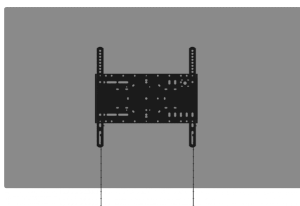

Heavy Duty Flat-Panel Wall Mount

400×400

VFM-W4X4 EU SAP: 4934292 US SAP: 13557601

vav.link/vfm-w4x4

Non-Tilting Wall Mount for large-format flat panels 37-70"
(subject to VESA pattern and weight limit)
Mounting points up to 400 (wide) x 400 mm (tall) apart
Heavy duty 100 kg / 220 lb SWL
Display latches in place
Optional camera shelf

Vision's Vision Flat-panel Mount - Wall range is designed by Vision's engineering team for professional AV installers. This mount is no-compromise: very strong, fast to install, highly adjustable, everything included. The VFM-W4X4 fits any flat-panel LCD or LED screen which has rear mounting holes up to 400 wide x 400 mm tall apart.

Heavy Duty

Interactive flat panels are large and very heavy. Vision's VFM-W4X4 uses heavy gauge sheet metal to take the weight up to SWL 100 kg / 220 lb safely.

Everything Included

Vision includes everything you need including a load of M5, 6, and 8 bolts in varying lengths to fix the vertical arms to the rear of the display.

For 37-70" Displays

Fits most displays from 37-70" subject to VESA pattern and weight limit. Note: curved screens are not supported by this mount.

Meets ADA Regulations

The thin design holds the display just 30 mm / 1.2" off the wall. This looks better, reduces snagging risk, and because the load is close to the wall the mount has a higher safe working load rating.

Designed for Professionals

A proven design allows fast fixing to stud or masonry walls. Vertically slotted holes on the horizontal part allowing leveling adjustment after fixing, and side to side adjustment.

Latches Securely