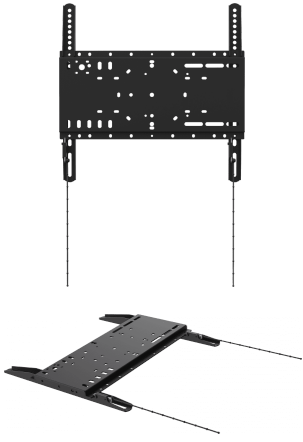

Optional Laptop Shelf

An optional shelf fixes at four different heights in 80 mm (3.1") increments to the horizontal part of the wall mount. The platform is 450 mm (17.7") wide by 306 mm (12.0") deep. At the lowest height setting the shelf is 680 mm (26.8") below the centre of screen. *Part Number: VFM-WLS [EU SAP: 4857149 / US SAP: 13557610] Due into stock late 2019*

Video Conference Shelf

An optional shelf fixes in the centre above or below the display. Any camera including the Logitech Rally can be fixed to the shelf. It is also designed to accommodate Yamaha's YVC-1000, Barco's Clickshare CSE-200 base station, or Logitech's Meetup wall bracket can fix to the vertical part. With VESA 100 x 100 mm holes on the vertical section, product's like Heckler's Zoom Room iPad enclosure can be fixed. *Part Number: VFM-WVC [EU SAP: 5048878 / US SAP: 13557673]*