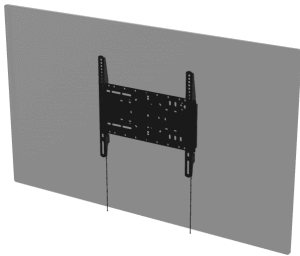

Heavy Duty Flat-Panel Wall Mount

400×400

VFM-W4X4 EU SAP: 4934292 US SAP: 13557601

vav.link/vfm-w4x4

Non-Tilting Wall Mount for large-format flat panels 37-70"
(subject to VESA pattern and weight limit)
Mounting points up to 400 (wide) x 400 mm (tall) apart
Heavy duty 100 kg / 220 lb SWL
Display latches in place
Optional camera shelf

Vision's Vision Flat-panel Mount - Wall range is designed by Vision's engineering team for professional AV installers. This mount is no-compromise: very strong, fast to install, highly adjustable, everything included. The VFM-W4X4 fits any flat-panel LCD or LED screen which has rear mounting holes up to 400 wide x 400 mm tall apart.

Heavy Duty

Interactive flat panels are large and very heavy. Vision's VFM-W4X4 uses heavy gauge sheet metal to take the weight up to SWL 100 kg / 220 lb safely.

Everything Included

Vision includes everything you need including a load of M5, 6, and 8 bolts in varying lengths to fix the vertical arms to the rear of the display.

For 37-70" Displays

Fits most displays from 37-70" subject to VESA pattern and weight limit. Note: curved screens are not supported by this mount.

Meets ADA Regulations

The thin design holds the display just 30 mm / 1.2" off the wall. This looks better, reduces snagging risk, and because the load is close to the wall the mount has a higher safe working load rating.

Designed for Professionals

A proven design allows fast fixing to stud or masonry walls. Vertically slotted holes on the horizontal part allowing leveling adjustment after fixing, and side to side adjustment.

Latches Securely