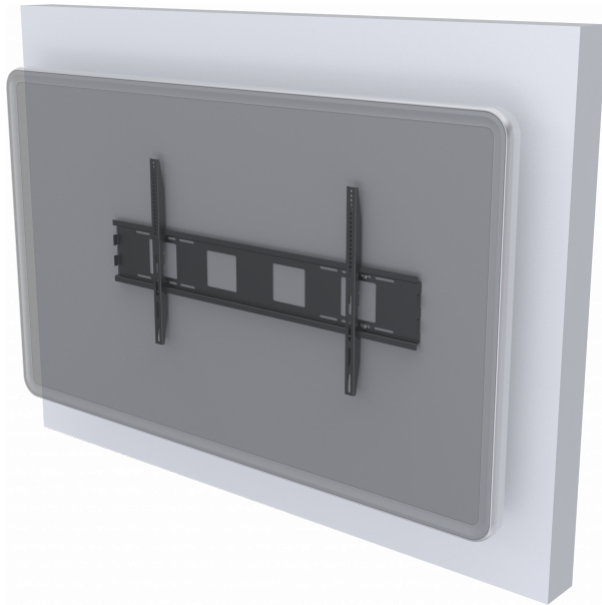

Wall Mount for large-format flat panels with mounting points up to 1200 x 600mm apart
Heavy Duty 130kg SWL for Interactive Flat Panels
Locking anti-theft mechanism

Vision's **Vision Flat-Panel Mount** range is tough and flexible. The VFM-W12X6 fits any flat-panel LCD or LED screen which has rear mounting holes up to 1200 wide x 600mm tall apart.

SWL 130kg

Interactive flat panels are large and very heavy. Vision's VFM-W12x6 uses heavy gauge 3mm sheet metal to take the weight of these displays.

Universal

It fits most panels from 57-90", including: Promethean's ActivPanel range up to and including the 86" Sahara's Clevertouch range up to and including the 86" Microsoft's 84" Surface Hub which uses 1200 x 600mm mounting points. Smart's 84" 4084 Interactive Flat Panel which uses 600 x 600mm mounting points.

Shallow

The thin design holds the display close to the wall. This looks better, reduces snagging risk, and because the load is close to the wall the mount has a higher safe working load rating.

Simple Installation

A proven design allows fast fixing, and slotted holes on the wall part allowing levelling adjustment after fixing.

Secure

Once in place locking screws are fitted to prevent the assembly being lifted off the wall bracket.