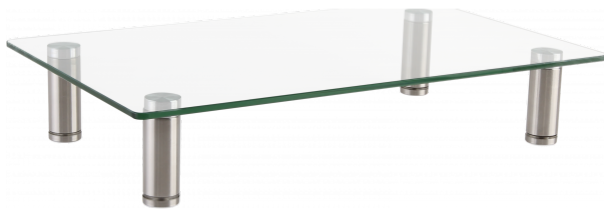

Elevates monitor to comfortable height
400 x 240 mm (15.7" x 9.4")
Adjustable height 75-90 mm (3.0-3.5")
Tempered Glass platform

Essential for a correct ergonomic setup at your desk, this simple riser supports the computer monitor to the best height for you.

Tidy Desk

The storage area underneath gives users a handy space to put things out of the way

Tempered

Heat-treated glass is exceptionally strong and safe. The glass adds a high-end finish to decor.

Variable Height

Stainless steel legs are adjustable to optimize the viewing angle. Just turn to adjust height.

Non-Slip

Rubber feet and a non-scratch coated platform.

SPECIFICATIONS

PRODUCT DIMENSIONS

400 x 240 x 90mm/15.7" x 9.4" x 3.5" (length x width x height)

CONSTRUCTION MATERIAL

5 mm (0.2") Glass Platform, Stainless Steel and Aluminium legs

COLOUR

Chrome

WARRANTY

Lifetime return-to-base

COMPLIANCES

RoHS