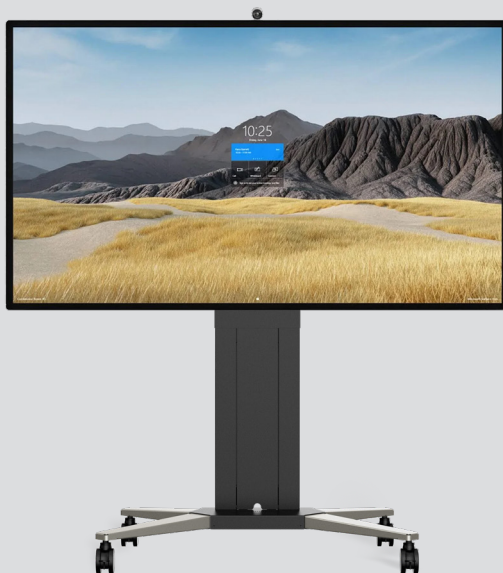

## VISION F50 vs Steelcase Roam 85" Comparison

Vision's VFM-F50T floor stand is elegant, multi-functional,  
and ensures users get the most out of  
their Microsoft Surface Hub.

VFM-F50T

Article: 6369810

MSRP € 1595,-

- ✓ **Motorised**  
800mm range of movement
- ✓ **Storage**  
Area to stow extra cables etc.
- ✓ **Controllable**  
Via RS-232 or cabled controller
- ✓ **Grab handles**  
For transport
- ✓ **Cable management**  
Hidden cables
- ✓ **Premium wheels**  
100mm for easy rolling
- ✓ **Lean on wall**  
Can be assembled to lean against glass walls
- ✓ **Stability approved**  
Carries UL1678 certification