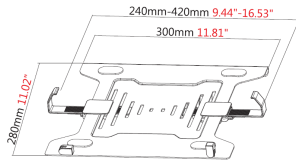

# Premium Desk Stand with Laptop Shelf

VFM-DSG+S EU SAP: 4943796 US SAP: 70017414

VFM-DP2SHELFB EU SAP: 4850694

[vav.link/vfm-dsgpluss](https://vav.link/vfm-dsgpluss)

Premium aluminium desk stand with laptop tray  
Gas-strut height adjustment with lock-off lever  
Shelf has adjustable clamps to secure laptop  
For laptops from 240-420 mm (9.4-16.5") wide  
Shelf size: 300 mm (12") wide x 280 mm (11") deep  
Column Height: 408-518 mm (16.1-20.4") tall  
Black (only)

**Correct ergonomics are essential to avoid injury and maximise productivity.**

**This premium Aluminium desk stand comes with a laptop shelf (comes in a separate carton) to position the laptop's built in display at an ergonomically correct height.**