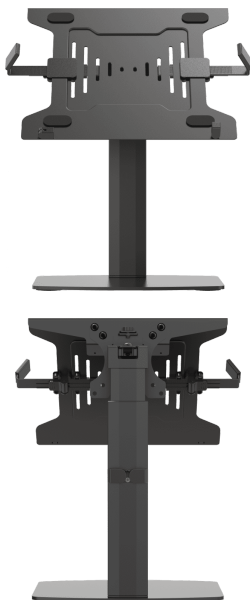

# Premium Desk Stand with Laptop Shelf

VFM-DSG+S EU SAP: 4943796 US SAP: 70017414

VFM-DP2SHELFB EU SAP: 4850694

[vav.link/vfm-dsgpluss](https://vav.link/vfm-dsgpluss)

Premium aluminium desk stand with laptop tray  
Gas-strut height adjustment with lock-off lever  
Shelf has adjustable clamps to secure laptop  
For laptops from 240-420 mm (9.4-16.5") wide  
Shelf size: 300 mm (12") wide x 280 mm (11") deep  
Column Height: 408-518 mm (16.1-20.4") tall  
Black (only)

**Correct ergonomics are essential to avoid injury and maximise productivity.**

**This premium Aluminium desk stand comes with a laptop shelf (comes in a separate carton) to position the laptop's built in display at an ergonomically correct height.**

## Gas Spring

This mechanism supports the weight of the laptop in a smooth motion. Just move it up or down then lock it off.

## Height Adjustment

The shelf can be positioned from 352-462 mm (13.9-18.2") above the desk surface.