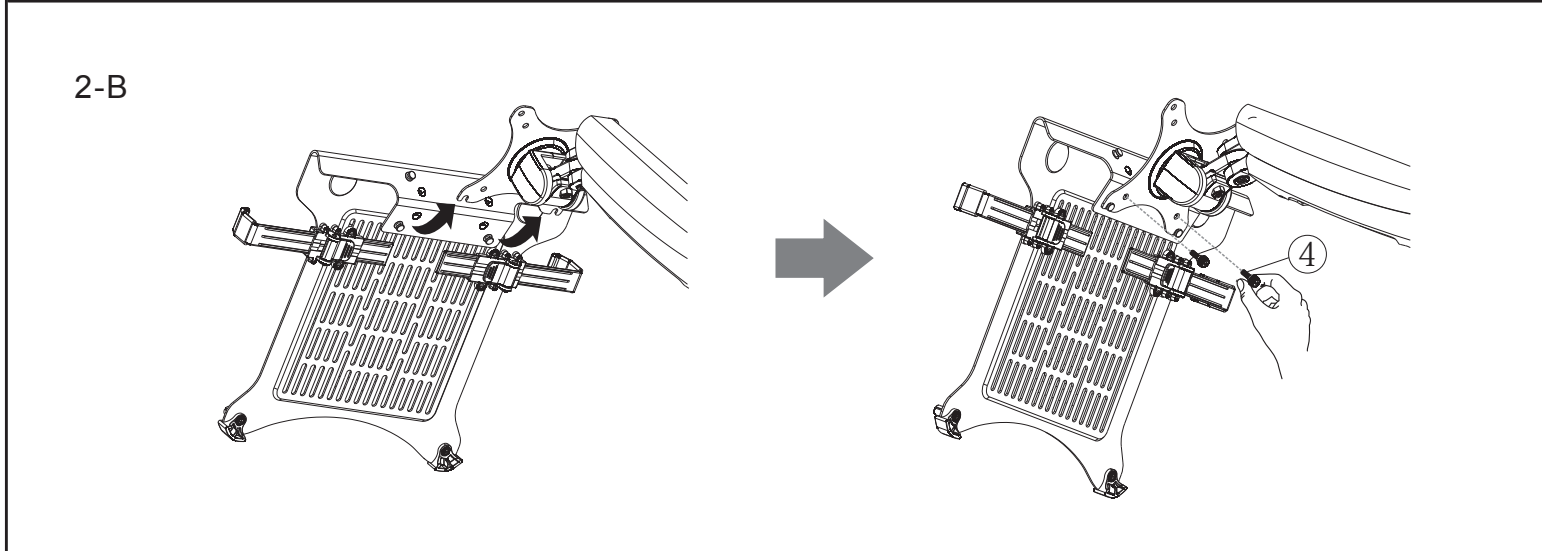

## VFM-DA3SHELFW

①	Buckle		x2	②	Assembly		x2
③	Laptop tray		x1	④	M4x12mm screw		x2

3