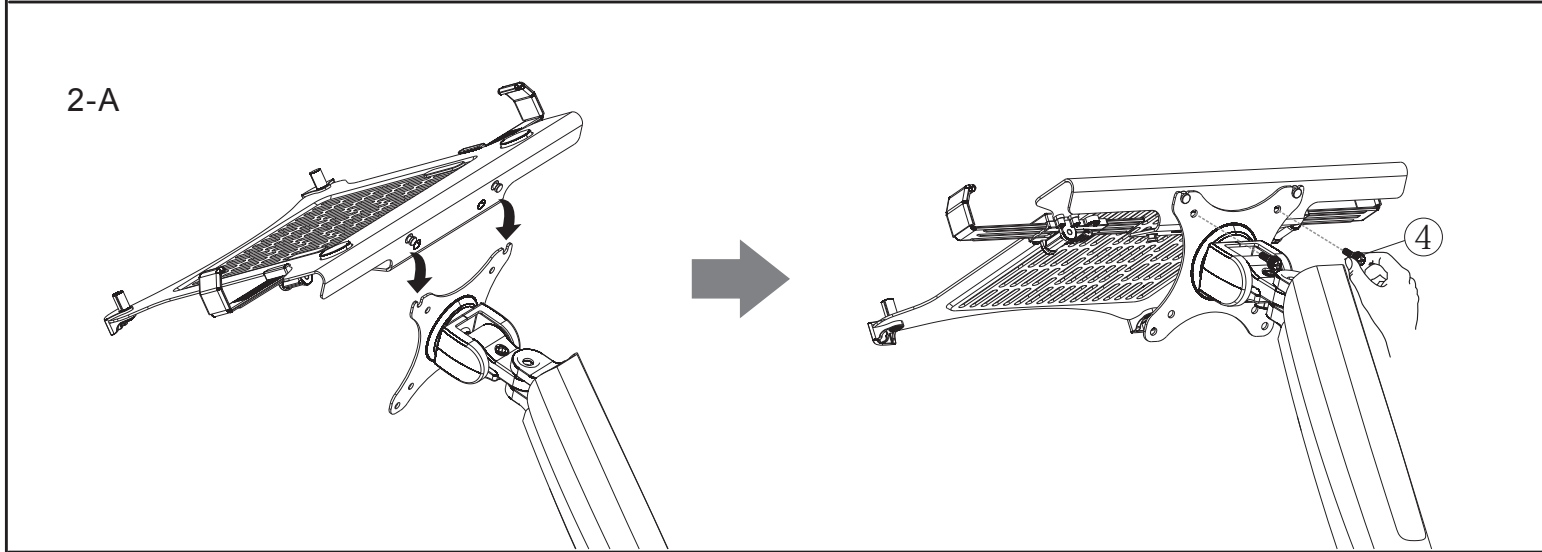

## VFM-DA3SHELFW

①	Buckle		x2	②	Assembly		x2
③	Laptop tray		x1	④	M4x12mm screw		x2

3