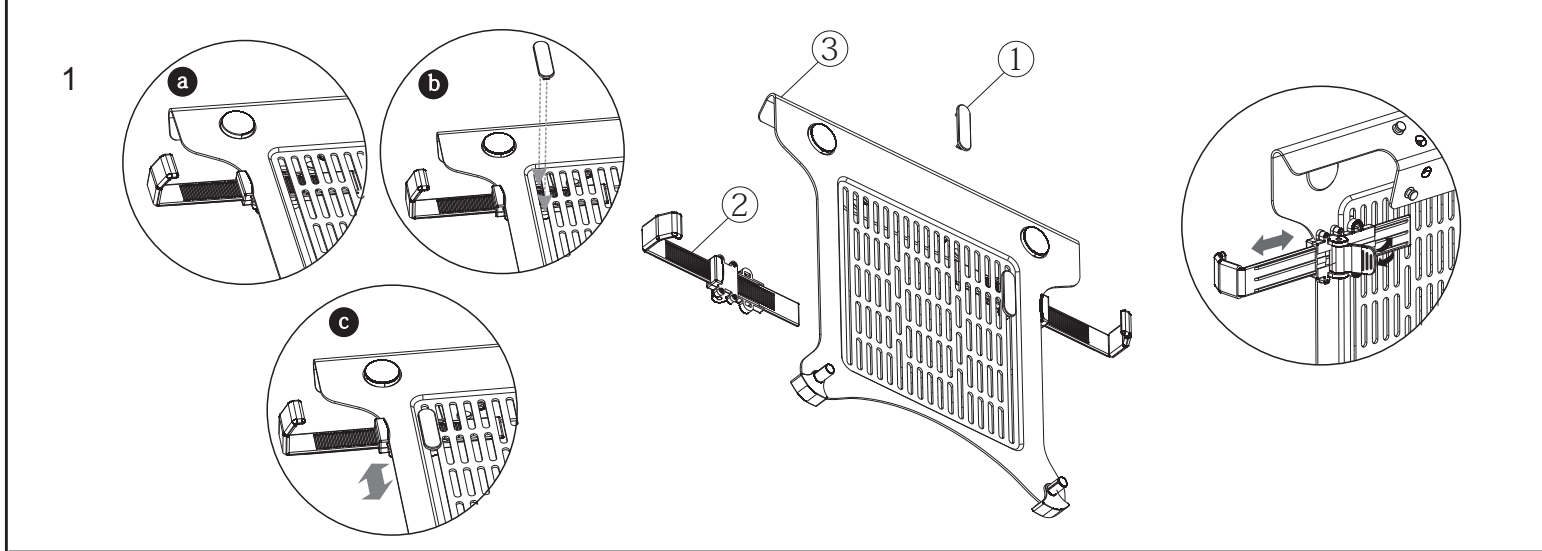

## VFM-DA3SHELFW

①	Buckle		x2	②	Assembly		x2
③	Laptop tray		x1	④	M4x12mm screw		x2

3