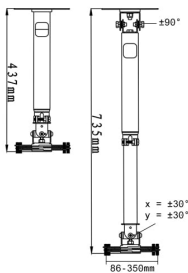

Diefstalbeveiliging

TM-TELE is voorzien van veiligheidsspinnen.