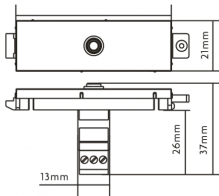

Proven

For over 15 years Techconnect has improved and developed into one of the most popular AV faceplates in the world.