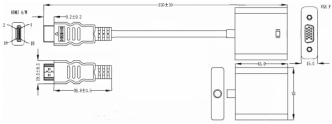

White HDMI to VGA Adaptor

TC-HDMIVGA EU SAP: 4191274 US SAP: 12939473

vav.link/tc-hdmivga

Plugs into HDMI port on a laptop. Converts digital HDMI signal into analogue VGA signal. Ideal when you are presenting in an older presentation environment which only has VGA cable between the lectern and projector.

Dims

PNG 98.68 KB

files.visionaudiovisual.com/products/TC-HDMI to VGA/images/TC-HDMI to VGA_dims.png

SPECIFICATIONS

MAXIMUM RESOLUTION

1920 x 1080 @ 60 Hz (1080p Full HD)

CONDUCTOR THICKNESS

32 AWG

CABLE OUTER DIAMETER

5.5 mm (0.22")

VGA CHASSIS SIZE

45 x 45 x 15 mm (1.77" x 1.77" x 0.59")

HDMI PLUG SIZE

37 mm long x 20 mm wide (1.46" x 0.79")

OVERALL LENGTH

230 mm (9.06")

WEIGHT

40 g (1.4 oz)

PACKAGED WEIGHT

45 g (1.6 oz)

PACKAGED DIMENSION

170 mm x 220 mm (6.7" x 8.6")

SUPPORTS HDMI 1.4B AND HDCP 1.4

VISION