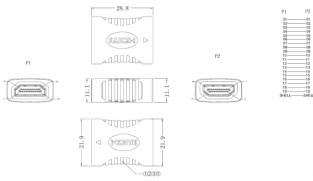

# Professional Black HDMI Coupler

TC-HDMIFF EU SAP: 4500868 US SAP: 13041733

[vav.link/tc-hdmiFF](http://vav.link/tc-hdmiFF)

Connects two HDMI cables with full-sized connectors together.

VISION

### PRODUCT DIMENSIONS

29 x 22 x 11 mm (1.1" x 0.9" x 0.4")

### PACKAGED DIMENSIONS

77 x 60 x 17 mm (3.03" x 2.36" x 0.67")