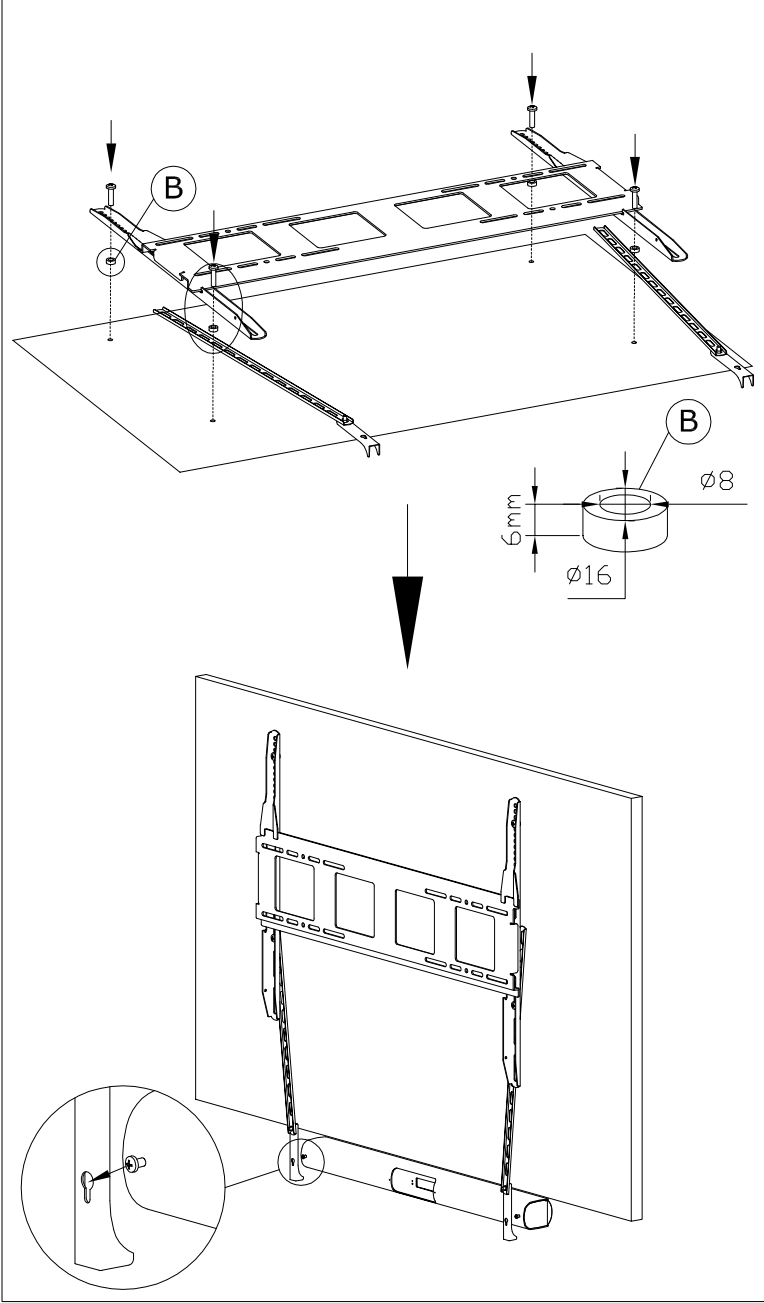

# SB-900P/SB-1900P Bracket

A

M6×12mm

×6

B

Ø8

×4

OR