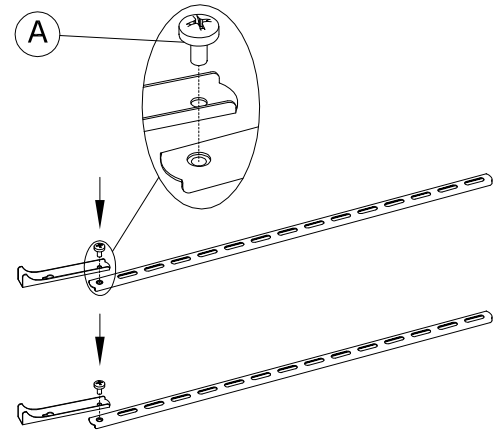

# SB-900P/SB-1900P Bracket

A

M6×12mm

×6

B

Ø8

×4

OR