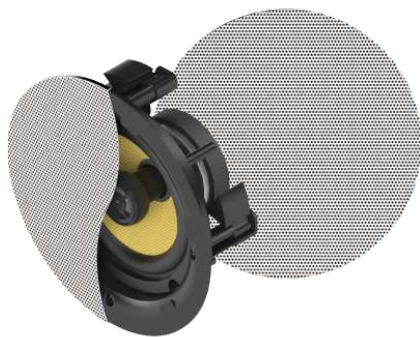

Pair Ceiling Loudspeakers

CS-1900 / SAP: 4815044

Slim bezel-less magnetic grille
Premium fiberglass woven 6.5" Woofer
Large 0.75" Silk Tweeter
Passive Crossover

vav.link/cs-1900