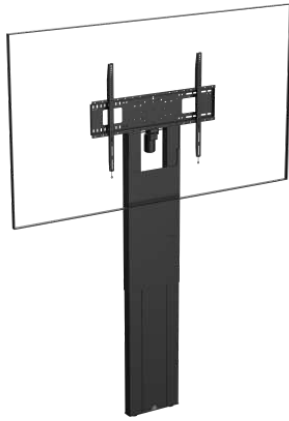

F50/F51 Floorstands

Lifetime
warranty

F50 Motorised Flat Panel Floor Stand

VFM-F50 / SAP: 6369811

Heavy-duty floor stand
Fixes to wall, transfers load to floor
For flat panels up to 100"
800 mm (31.5") height adjustment, motorised
Control by wired controller or RS-232

vav.link/vfm-f50