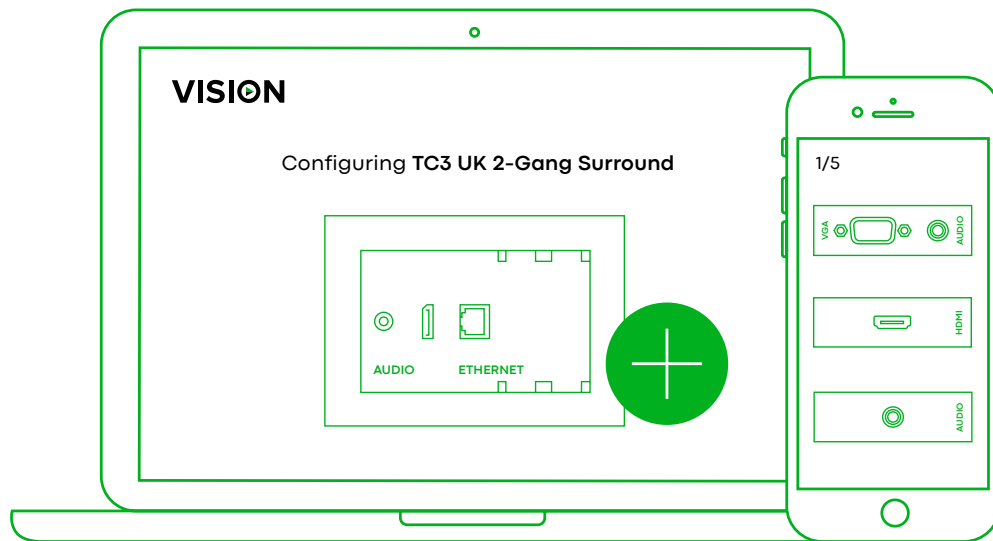

Digital Amp

2 x Stereo inputs (Input 1 duplicated on front and rear)

IR Remote control included

vav.link/tc3-amp

Build your own faceplate using our Techconnect Faceplate Configurator

Select the products and parts you need to see a visual representation of your end product and create a shopping list with **all the technical details.**