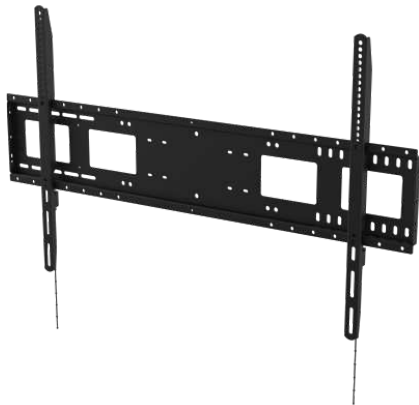

Heavy Duty Flat-Panel Wall Mount 1000x600

VFM-W10X6 / SAP: 4934297

Non-tilting Wall Mount for large-format flat panels 55-110"
(subject to VESA pattern and weight limit)

Mounting points up to 1000 (wide) x 600 mm (tall) apart

Heavy duty 130 kg / 287 lb SWL

Display latches in place

Optional camera shelf

vav.link/vfm-w10x6

Video Conference Shelf

VFM-WVC/2 / SAP: 8271288

Works with Vision's professional wall mounts and floor stands

Highly adjustable

Platform 284 x 152 mm (11.2"x 6.0")

vav.link/vfm-wvc-2