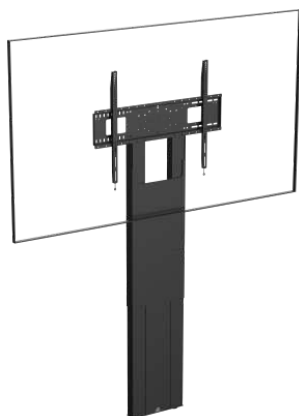

F51 Flat Panel Floor Stand

VFM-F51 / SAP: 6369808

Heavy-duty floor stand
Fixes to wall, transfers load to floor
Supports up to 95 kg (209 lb)
800 mm / 31.5" height adjustment, non-motorised
[Note: once installed the height cannot be adjusted]

vav.link/vfm-f51