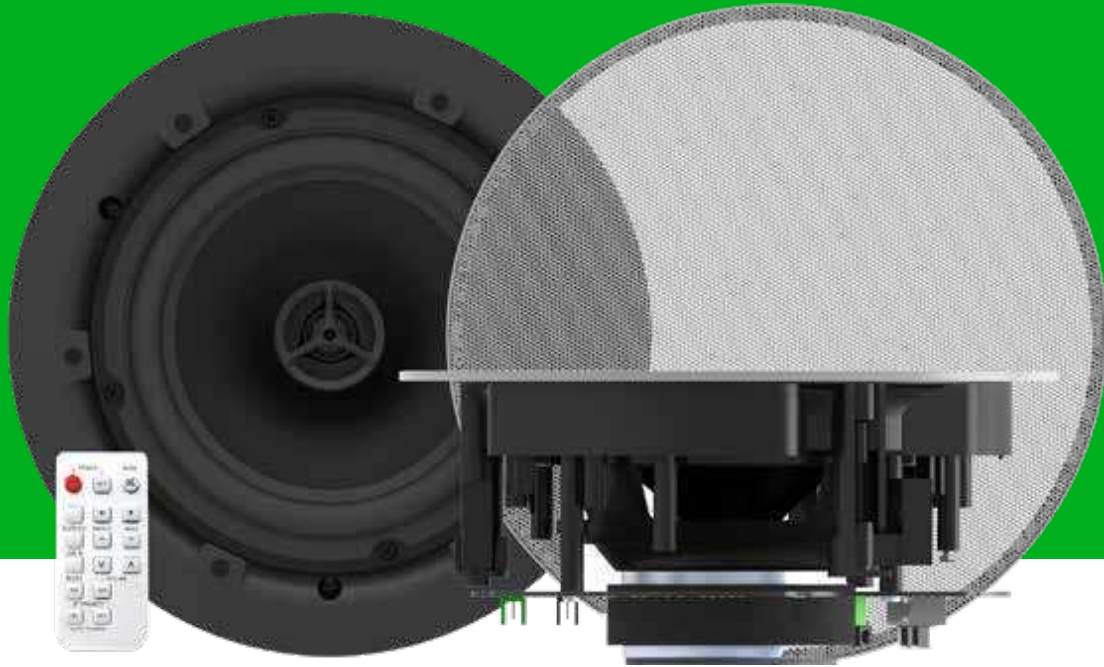

Audio

- > Amplifiers
- > Active Loudspeakers
- > Passive Loudspeakers