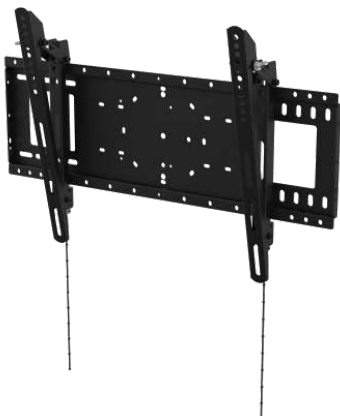

Heavy Duty Tilting Flat-Panel Wall Mount 600x400

VFM-W6X4T / SAP: 4996386

Tilting Wall Mount for large-format flat panels 37-85"
(subject to VESA pattern and weight limit)
Mounting points up to 600 (wide) x 400 mm (tall) apart
Heavy duty 100 kg / 220 lb SWL
Display latches in place
Optional camera shelf

vav.link/vfm-w6x4t