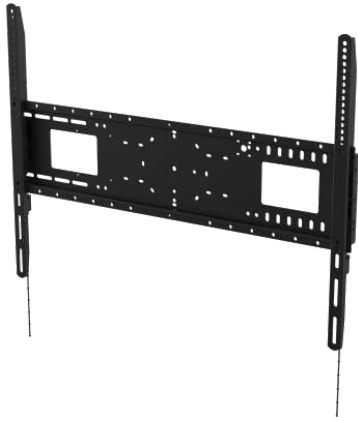

Large Display Mounts

Lifetime
warranty

Heavy Duty Flat-Panel Wall Mount 800x600

VFM-W8X6 / SAP: 4934295

Non-tilting Wall Mount for large-format flat panels 47-100"
(subject to VESA pattern and weight limit)

Mounting points up to 800 (wide) x 600 mm (tall) apart

Heavy duty 130 kg / 287 lb SWL

Display latches in place

Optional camera shelf

vav.link/vfm-w8x6