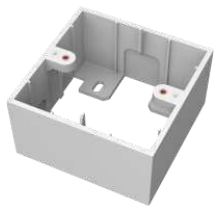

TC3 UK 1-Gang Surface-Mount Backbox

TC3 BACKBOX1G / SAP: 3446597

Fixes single-gang Techconnect surround to walls.
Surface Mount

vav.link/tc3_backbox1g

TC3 UK 1-Gang Surround

TC3 SURR1G / SAP: 3446602

Single-gang frame which accommodates two modules (not included)
Fits to any standard single-gang UK backbox (pattress) or mudring

vav.link/tc3_surr1g