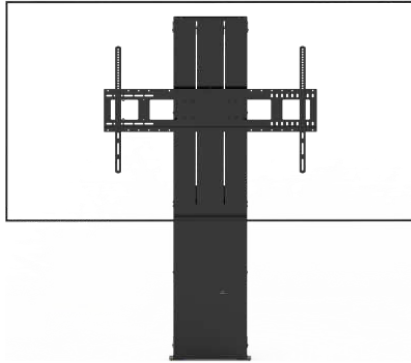

F40 Floorstands

Lifetime
warranty

Heavy Duty Motorised Floor Stand

VFM-F40 / SAP: 5062731

Lifts up to 130 kg
700 mm height adjustment
Fast linear-drive motor
Comes 95% assembled
Sturdy fixed column design

Heavy Duty Flat-Panel Wall Mount 800×600

VFM-W8X6 / SAP: 4934295

vav.link/vfm-w8x6

VFM-F40 Frame and Motor Assembly

VFM-F40FRAME / SAP: 4981411