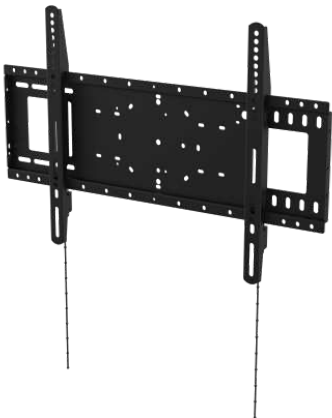

Heavy Duty Flat-Panel Wall Mount 600x400

VFM-W6X4 / SAP: 4996384

Non-tilting Wall Mount for large-format flat panels 37-85"
(subject to VESA pattern and weight limit)
Mounting points up to 600 (wide) x 400 mm (tall) apart
Heavy duty 100 kg / 220 lb SWL
Display latches in place
Optional camera shelf

vav.link/vfm-w6x4