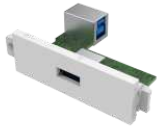

TC3 USB-A to USB-B Module

TC3 USBA / SAP: 3446580

"B" type socket on the rear as found on a printer chassis

"A" type socket on front as found on a laptop chassis

Occupies 1 module space

USB 3.0 (backward compatible with 2.0)

vav.link/tc3_usba