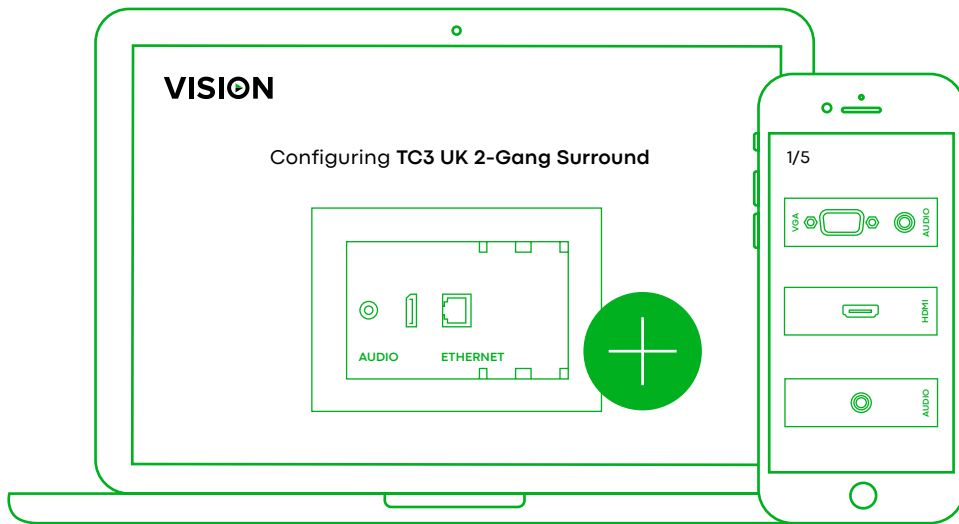

Digital Amp
2 x Stereo inputs (Input 1 duplicated on front and rear)

IR Remote control included

vav.link/tc3-amp

Build your own faceplate using our Techconnect Faceplate Configurator

Select the products and parts you need to see a visual representation of your end product and create a shopping list with **all the technical details.**