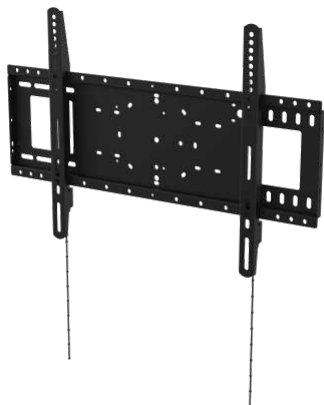

Large Display Mounts

Lifetime warranty

Heavy Duty Flat-Panel Wall Mount 600x400

VFM-W6X4 / SAP: 4996384

Non-tilting Wall Mount for large-format flat panels 37-85"
(subject to VESA pattern and weight limit)

Mounting points up to 600 (wide) x 400 mm (tall) apart

Heavy duty 100 kg / 220 lb SWL

Display latches in place

Optional camera shelf

vav.link/vfm-w6x4