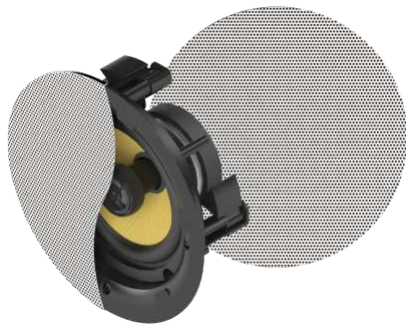

Pair Ceiling Loudspeakers

CS-1900 / SAP: 4815044

Slim bezel-less magnetic grille

Premium fiberglass woven 6.5" Woofer

Large 0.75" Silk Tweeter

Passive Crossover

vav.link/cs-1900