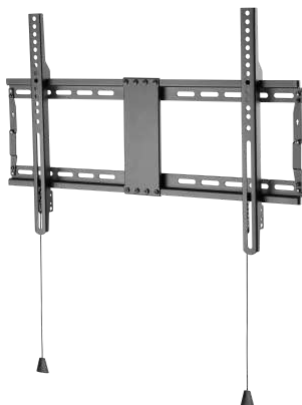

Display Wall Mount VESA 600x400

VFM-W6X4V/2 / SAP: 6333312

Non-tilting Wall Mount for large-format flat panels 37-70"
(subject to VESA pattern and weight limit)

Mounting points up to 600 (wide) x 400 mm (tall) apart

Light Duty 60 kg / 132 lb SWL

Lockable

vav.link/vfm-w6x4v-2