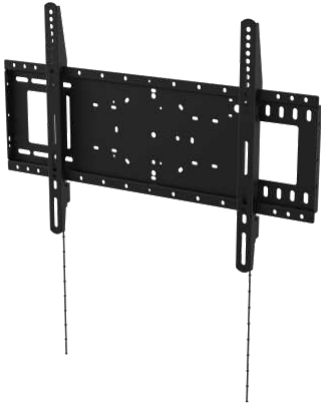

Large Display Mounts

Lifetime warranty

Heavy Duty Flat-Panel Wall Mount 600x400

VFM-W6X4 / SAP: 4996384

Non-tilting Wall Mount for large-format flat panels 37-85"
(subject to VESA pattern and weight limit)

Mounting points up to 600 (wide) x 400 mm (tall) apart

Heavy duty 100 kg / 220 lb SWL

Display latches in place

Optional camera shelf

vav.link/vfm-w6x4