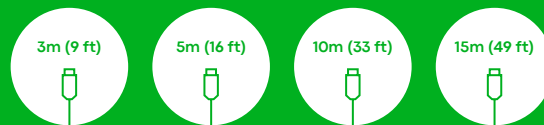

1 x USB (B-type on front) TC3 USBB [SAP:3446581]

1 x HDMI TC3 HDMI [SAP:3446573]

3 x Blanks TC3 BLANK [SAP:3446572]

Comes with your choice of complementary Cable Lengths

vav.link/tc3-pk

Matt White

Pure white with a chiselled profile, Techconnect3 also has 11 mm of flat space above and below the connectors for information or company branding stickers.