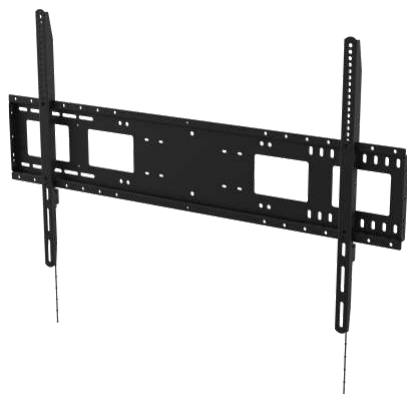

Heavy Duty Flat-Panel Wall Mount 1000x600

VFM-W10X6 / SAP: 4934297

Non-tilting Wall Mount for large-format flat panels 55-115"
(subject to VESA pattern and weight limit)
Mounting points up to 1000 (wide) x 600 mm (tall) apart
Heavy duty 130 kg / 287 lb SWL
Display latches in place
Optional camera shelf

vav.link/vfm-w10x6