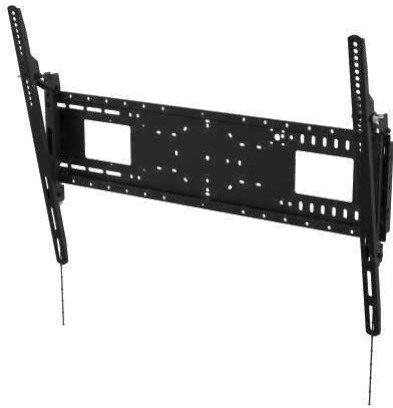

Large Display Mounts

Heavy Duty Tilting Flat-Panel Wall Mount 800x600

VFM-W8X6T / SAP: 4934296

Tilting Wall Mount for large-format flat panels 47-90"
(subject to VESA pattern and weight limit)
Mounting points up to 800 (wide) x 600 mm (tall) apart
Heavy duty 130 kg / 287 lb SWL
Display latches in place
Optional camera shelf

vav.link/vfm-w8x6t