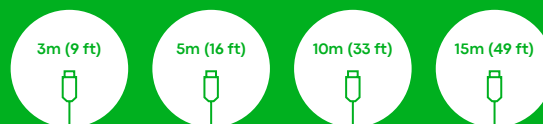

Lifetime
warranty

Wall-Mount Faceplate Package

Part of the Techconnect 3 system

Techconnect is a modular audio-visual faceplate family engineered especially for AV installers. A "surround" fits to a backbox (or "mudring" if your wall is hollow), then the modules fix in place to complete the installation. For 99% of professional AV installations the same set of modules are required, so Vision offer a simple package that contains a basic selection of modules as a starting point. Just select the length of the cable package you need to go with it.

TC3-PK EU SAP: 3446594
US SAP: 12939494

Module Package Contents

Mounting Hardware:

1 x 2-Gang UK Backbox TC3
BACKBOX2G [SAP:3446598]

1 x 2-Gang Surround TC3 SURR2G
[SAP:3446603]

Modules:

1 x VGA with MiniJack TC3 VGAF3.5MM
[SAP:3446585]

1 x USB (B-type on front) TC3 USBB
[SAP:3446581]

1 x HDMI TC3 HDMI [SAP:3446573]

3 x Blanks TC3 BLANK [SAP:3446572]

Comes with your choice of complementary Cable Lengths

vav.link/tc3-pk