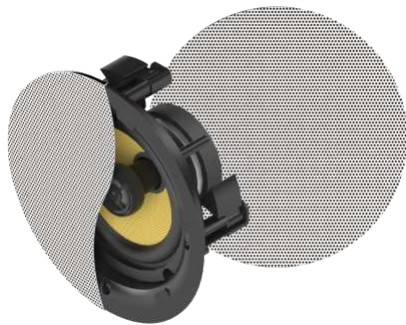

vav.link/sp-1900p

Passive Speakers

Pair 3-Way Wall Loudspeakers

SP-1800 / SAP: 3635038

5.25" Woofer 50w loudspeakers
Wall brackets included with 60° range of tilt adjustment
White, sold in pairs

vav.link/sp-1800