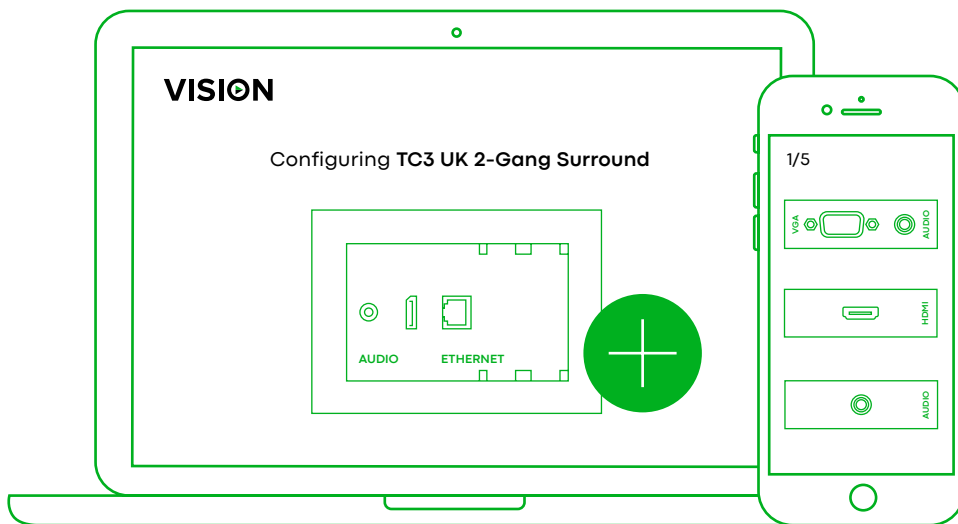

Digital Amp

2 x Stereo inputs (Input 1 duplicated on front and rear)

IR Remote control included

vav.link/tc3-amp

Build your own faceplate using our Techconnect Faceplate Configurator

Select the products and parts you need to see a visual representation of your end product and create a shopping list with **all the technical details.**