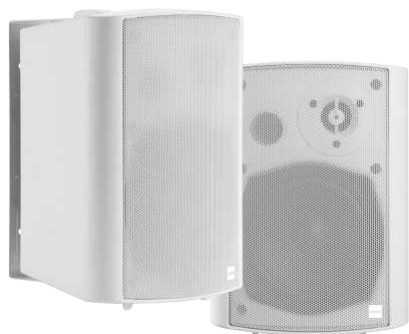

Active Loudspeakers

Lifetime
warranty

Pair 30w Active Loudspeakers

SP-1900P / SAP: 4991366

Built-in 2 x 30 watts amplifier
Line-level input via 2-phono (RCA)
Bluetooth 5.0 (can be disabled)
RS-232 Control
Tone control (via RS-232)

vav.link/sp-1900p