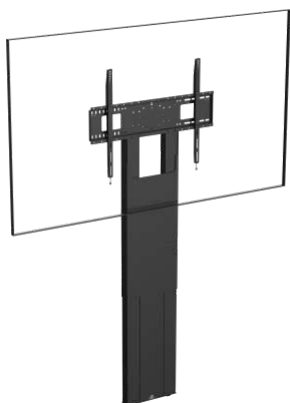

F51 Flat Panel Floor Stand

VFM-F51 / SAP: 6369808

Heavy-duty floor stand
Fixes to wall, transfers load to floor
Supports up to 95 kg (209 lb)
800 mm / 31.5" height adjustment, non-motorised
[Note: once installed the height cannot be adjusted]

vav.link/vfm-f51