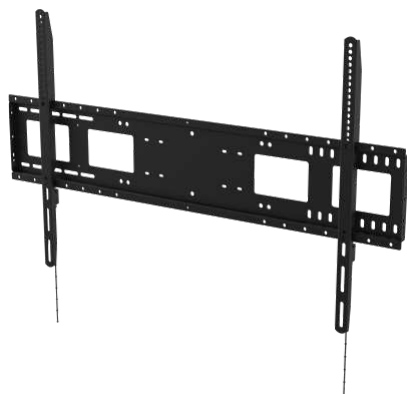

Heavy Duty Flat-Panel Wall Mount 1000x600

VFM-W10X6 / SAP: 4934297

Non-tilting Wall Mount for large-format flat panels 55-110" (subject to VESA pattern and weight limit)

Mounting points up to 1000 (wide) x 600 mm (tall) apart

Heavy duty 130 kg / 287 lb SWL

Display latches in place

Optional camera shelf

vav.link/vfm-w10x6