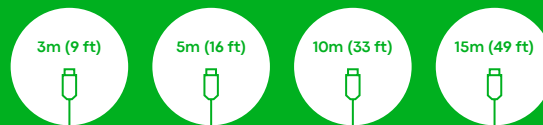

1 x USB (B-type on front) TC3 USBB
[SAP:3446581]

1 x HDMI TC3 HDMI [SAP:3446573]

3 x Blanks TC3 BLANK [SAP:3446572]

Comes with your choice of complementary Cable Lengths

vav.link/tc3-pk

Matt White

Pure white with a chiselled profile, Techconnect3 also has 11 mm of flat space above and below the connectors for information or company branding stickers.