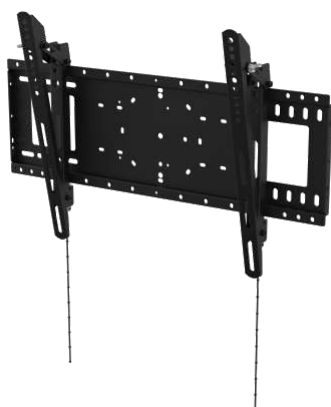

Heavy duty 100 kg / 220 lb SWL

Display latches in place

Optional camera shelf

[vav.link/vfm-w6x4](https://vav.link/vfm-w6x4)