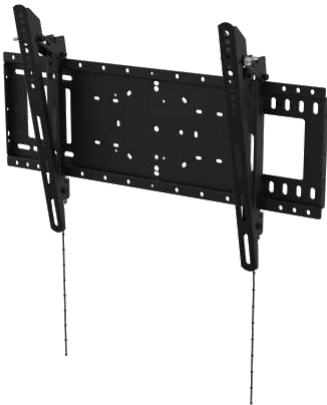

Heavy Duty Tilting Flat-Panel Wall Mount 600x400

VFM-W6X4T / SAP: 4996386

Tilting Wall Mount for large-format flat panels 37-85"
(subject to VESA pattern and weight limit)

Mounting points up to 600 (wide) x 400 mm (tall) apart

Heavy duty 100 kg / 220 lb SWL

Display latches in place

Optional camera shelf

vav.link/vfm-w6x4t