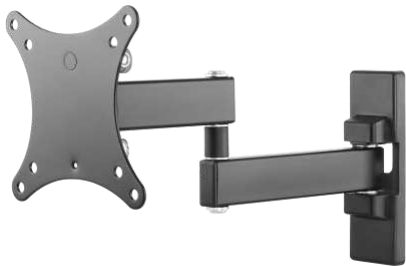

vav.link/vfm-w10x6

Video Conference Shelf

VFM-WVC/2 / SAP: 8271288

Works with Vision's professional wall mounts and floor stands
Highly adjustable
Platform 284 x 152 mm (11.2"x 6.0")

vav.link/vfm-wvc-2

Black Monitor Wall Arm 100x100