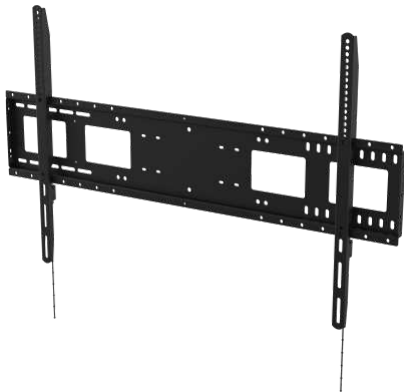

Heavy Duty Flat-Panel Wall Mount 1000x600

VFM-W10X6 / SAP: 4934297

Non-tilting Wall Mount for large-format flat panels 55-110"
(subject to VESA pattern and weight limit)
Mounting points up to 1000 (wide) x 600 mm (tall) apart
Heavy duty 130 kg / 287 lb SWL
Display latches in place
Optional camera shelf

vav.link/vfm-w10x6