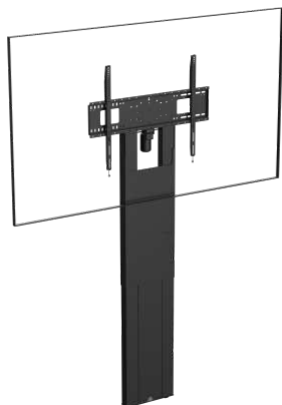

F50/F51 Floorstands

Lifetime warranty

F50 Motorised Flat Panel Floor Stand

VFM-F50 / SAP: 6369811

Heavy-duty floor stand
Fixes to wall, transfers load to floor
For flat panels up to 100"
800 mm (31.5") height adjustment, motorised
Control by wired controller or RS-232

vav.link/vfm-f50