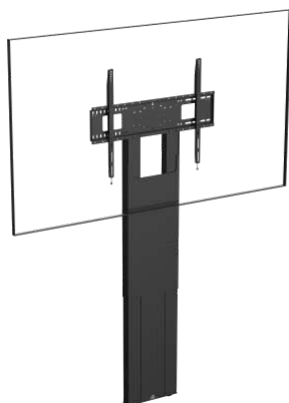

F51 Flat Panel Floor Stand

VFM-F51 / SAP: 6369808

Heavy-duty floor stand
Fixes to wall, transfers load to floor
Supports up to 95 kg (209 lb)
800 mm / 31.5" height adjustment, non-motorised
[Note: once installed the height cannot be adjusted]

vav.link/vfm-f51