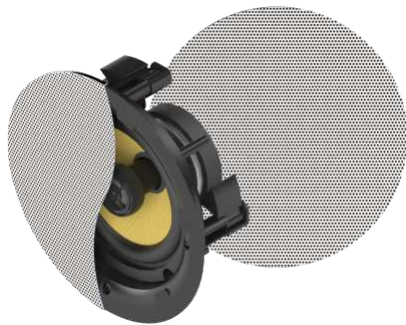

vav.link/sp-1900p

Passive Speakers

Pair 3-Way Wall Loudspeakers

SP-1800 / SAP: 3635038

5.25" Woofer 50w loudspeakers
Wall brackets included with 60° range of tilt adjustment
White, sold in pairs

vav.link/sp-1800

Pair Ceiling Loudspeakers

CS-1900 / SAP: 4815044

Slim bezel-less magnetic grille
Premium fiberglass woven 6.5" Woofer
Large 0.75" Silk Tweeter
Passive Crossover

vav.link/cs-1900

Audio

Product	Part Number	Link
 2 x 25w Digital Amplifier	AV-1900	vav.link/av-1900
 100w Active Soundbar Plus	SB-1900P	vav.link/sb-1900p
 Pair 30w Active Loudspeakers	SP-900P	vav.link/sp-900p
 Pair 3-Way Wall Loudspeakers	SP-1800	vav.link/sp-1800
 Pair 30w Active Loudspeakers	SP-1900P	vav.link/sp-1900p
 Pair Ceiling Loudspeakers	CS-1900	vav.link/cs-1900
 Pair 70w Active Bluetooth Ceiling Speakers	CS-1900P	vav.link/cs-1900p
 TC3 50w Amplifier	TC3-AMP	vav.link/tc3-amp
 TC3 50w Amplifier with Speakers	TC3-AMP+	vav.link/tc3-ampplus