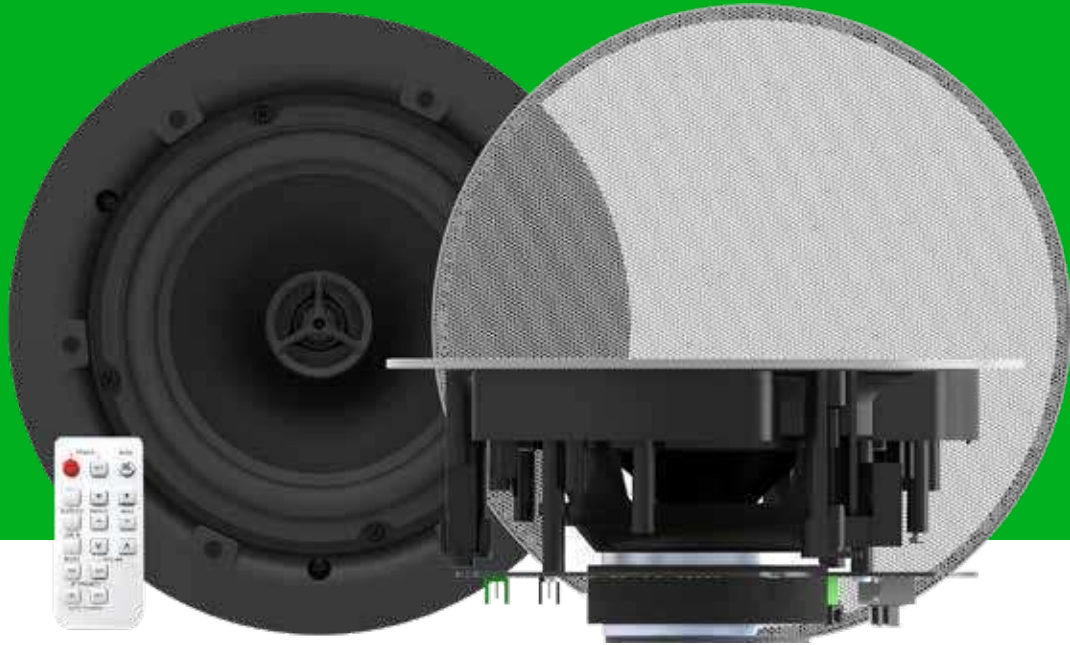

Audio

- > Verstärker
- > Aktivlautsprecher
- > Passivlautsprecher